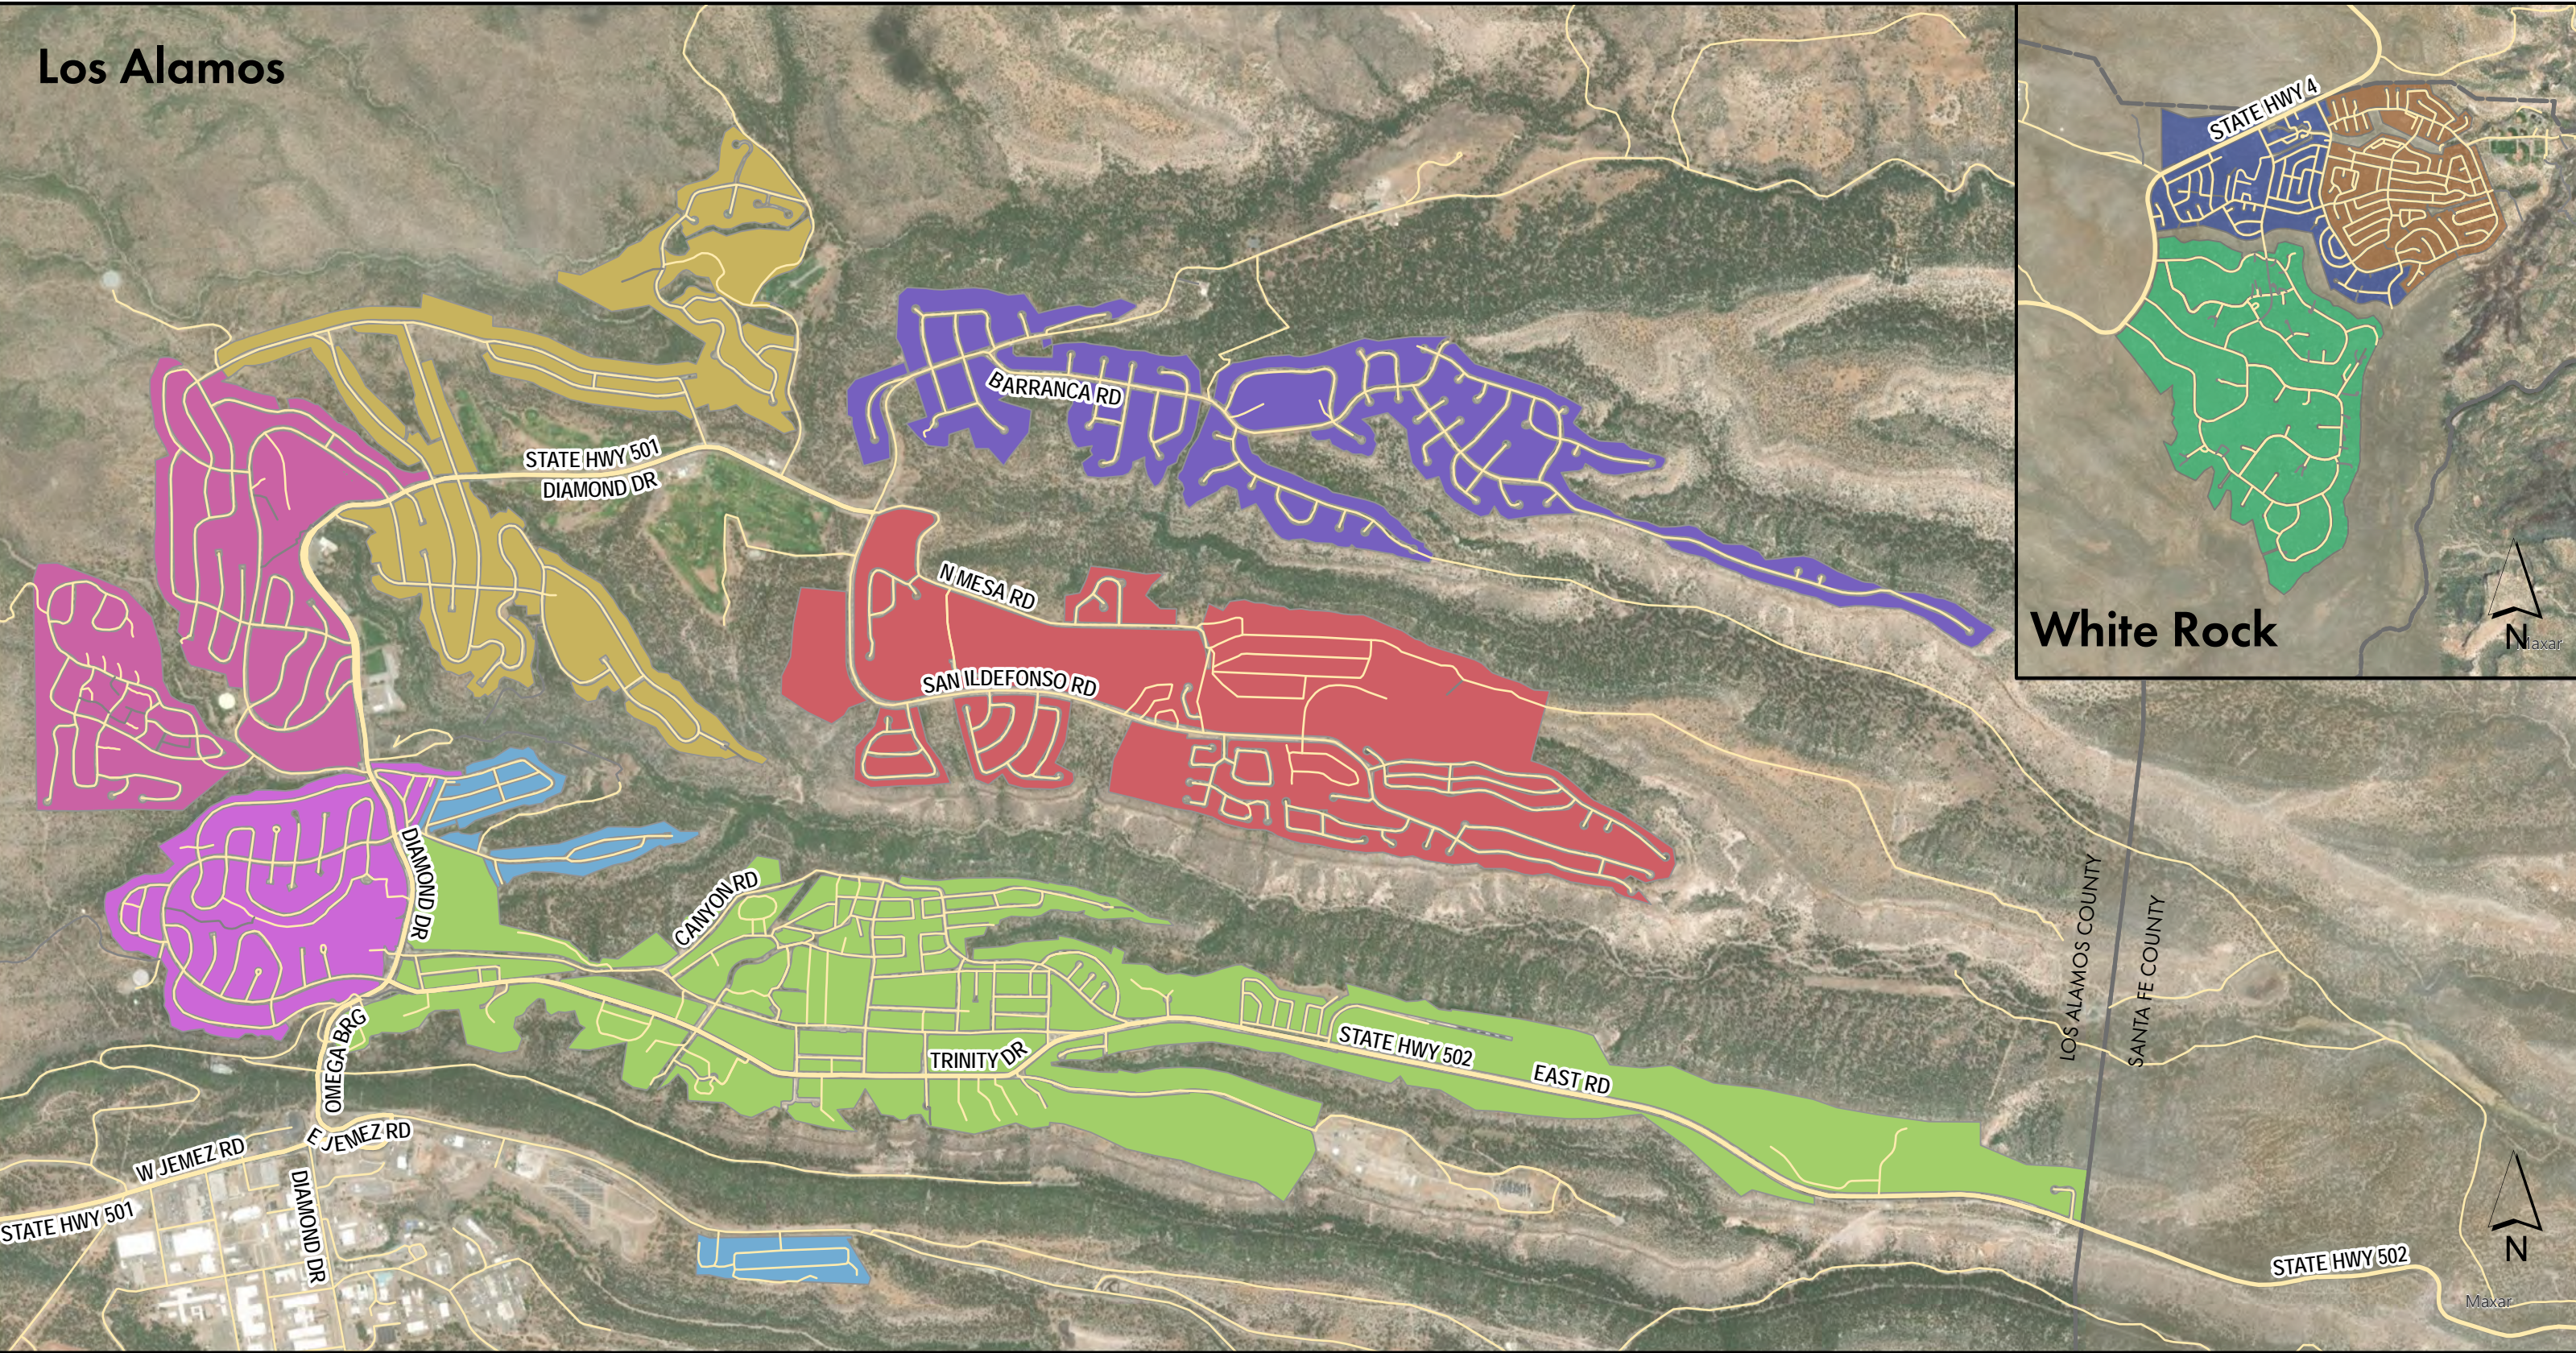

# Los Alamos

# White Rock

**Los Alamos**

 Barranca Mesa	 Ponderosa/Upper North Community	 Western/Denver Steels
 North Mesa	 Quemazon/Lower North Community	
 Orange Street/Royal Crest	 Townsite/Eastern	

**White Rock**

 La Senda/Pajarito Acres (WR)
 White Rock - East
 White Rock - West/Town Center

LOS ALAMOS   
**Neighborhood Map**